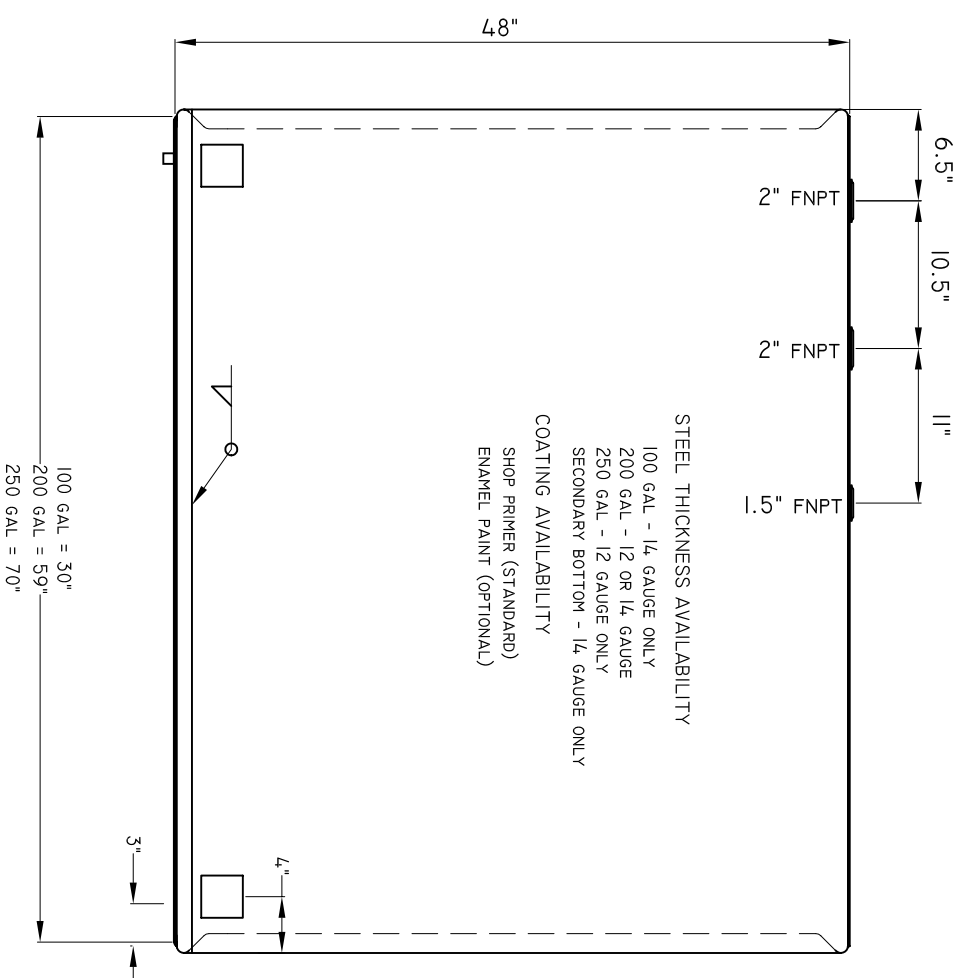

DOUBLE BOTTOM DETAIL

DOUBLE BOTTOM JOINT

HEAD JOINT

SHELL JOINT

AFL Tank Manufacturing		Arichat, N.S. (902) 226-0055	
Aboveground Fuel Oil Tank ULC S-602 (Double Bottom Variation)			
SIZE	DATE:	DWG NO.	REV
	November 24, 2003	AFL S602DB-03	
SCALE	NTS	SHEET	1