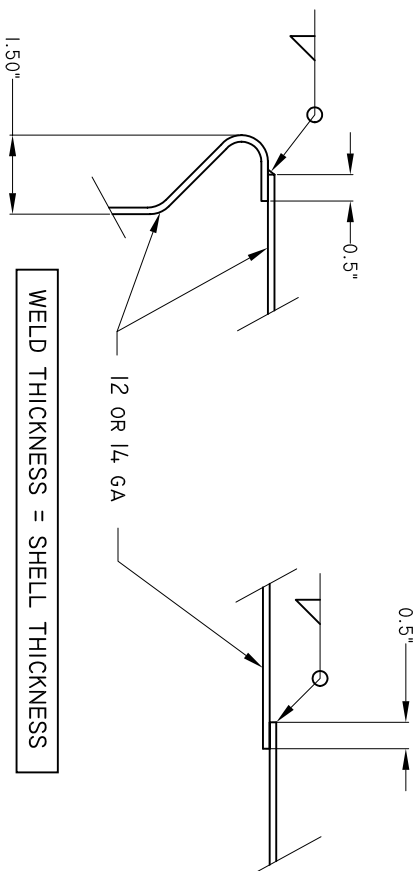

DOUBLE BOTTOM DETAIL

DOUBLE BOTTOM JOINT

HEAD JOINT

SHELL JOINT

AFL Tank Manufacturing		Arichat, N.S. (902) 226-0055	
Aboveground Fuel Oil Tank ULC S-602 (Double Bottom Variation)			
SIZE	DATE:	DWG NO.	REV
	November 24, 2003	AFL S602DB-03	
SCALE	NTS	SHEET	1