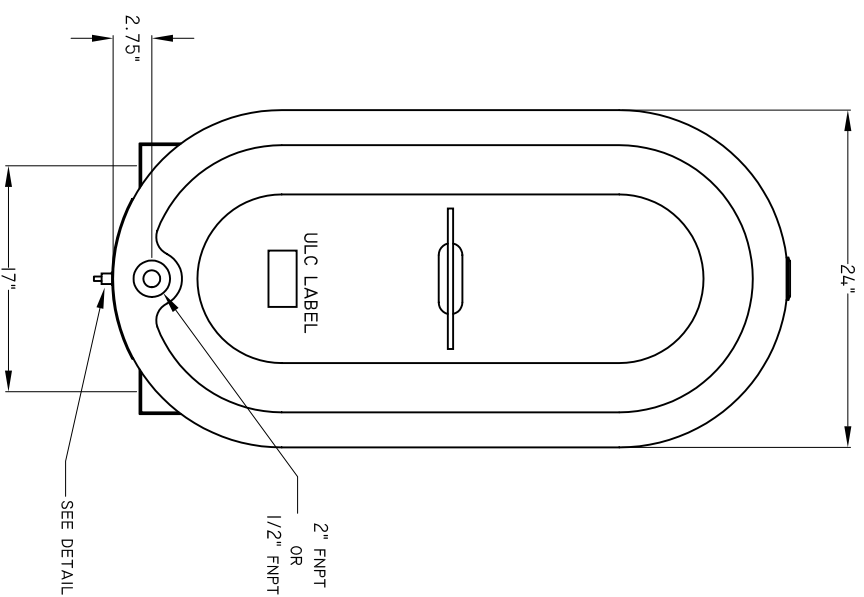

DOUBLE BOTTOM DETAIL

DOUBLE BOTTOM JOINT

HEAD JOINT

SHELL JOINT

AFL Tank Manufacturing		Arichat, N.S. (902) 226-0055	
Aboveground Fuel Oil Tank ULC S-602 (Double Bottom Variation)			
SIZE	DATE:	DWG NO.	REV
	November 24, 2003	AFL S602DB-03	
SCALE	NTS	SHEET	1