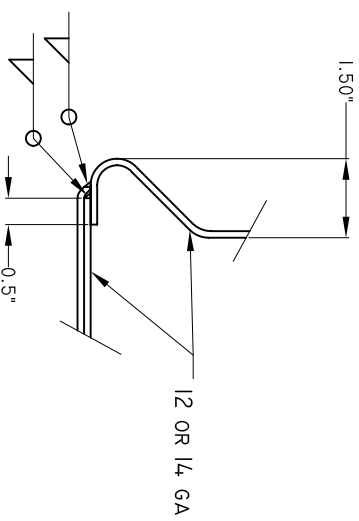

DOUBLE BOTTOM DETAIL

DOUBLE BOTTOM JOINT

HEAD JOINT

SHELL JOINT

AFL Tank Manufacturing		Arichat, N.S. (902) 226-0055	
Aboveground Fuel Oil Tank ULC S-602 (Double Bottom Variation)			
SIZE	DATE:	DWG NO.	REV
	November 24, 2003	AFL S602DB-03	
SCALE	NTS	SHEET	1